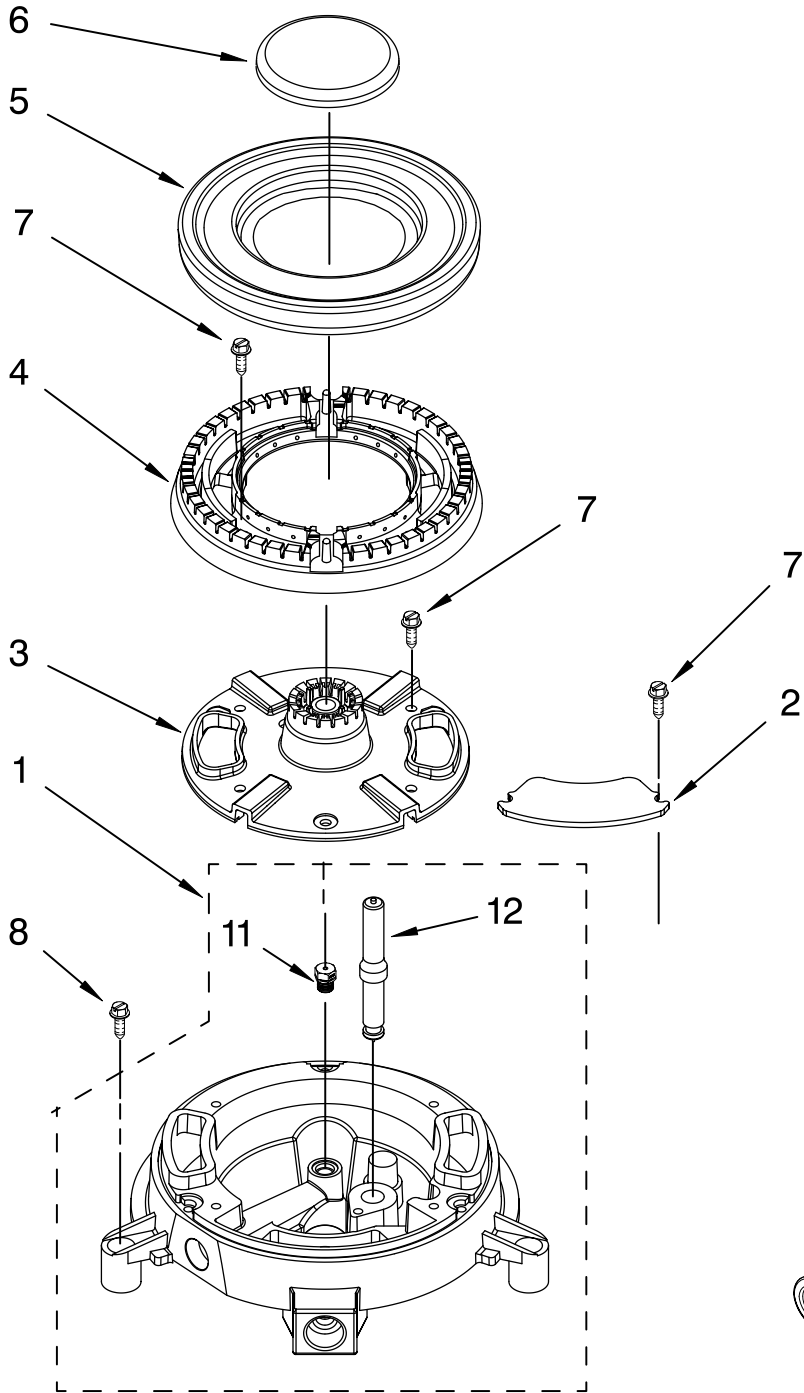

TRIPLE CROWN BURNER

For Models: KGSS907SBL02, KGSS907SWH02, KGSS907SSS02
(Black) (White) (Stainless)

Illus. No.	Part No.	DESCRIPTION
1	9761639	Burner Assembly Triple Crown Burner
2	8285250	Plate, Closure
3	8285255	Internal Head, Triple Crown
4	8285256	External Head, Triple Crown Burner
5		Cap, Burner External
6	8285258	Matte Black
	8285258SD	Satin Cumberland
		Cap, Burner Internal
	9758829CB	Matte Black
	9758829SD	Satin Cumberland
7	3400702	Screw
8	3400843	Screw
9	9760519	Valve, T.C.B.
10		Tube, T.C.B. Gas
	9761072	Outer
	9761071	Inner
11		Orifice
	9762443	Internal
	9762442	External
12	9763494	Igniter